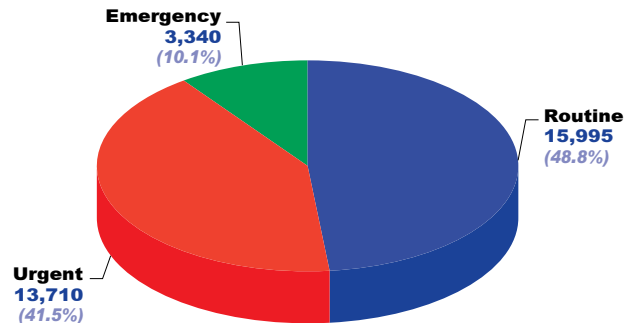

* Includes kidnapping

** Motor Vehicle Collision

Priority Calls for Ajax/Pickering 2006