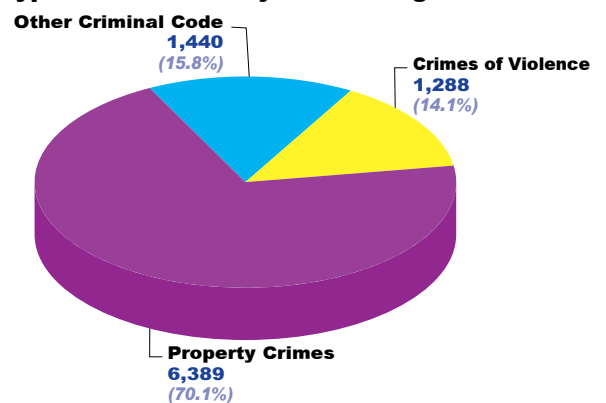

	2006	RATE PER 100,000 POP.
MURDER FIRST DEGREE	1	0.5
MURDER SECOND DEGREE	2	1.1
CRIMINAL NEGLIGENCE CAUSING DEATH	-	-
ATTEMPTED MURDER	3	1.6
CONSPIRE TO COMMIT MURDER	-	-
SEXUAL ASSAULT	116	61.3
ASSAULT AGAINST PUBLIC PEACE OFFICER	22	11.6
ALL OTHER ASSAULTS	625	330.5
DEPRIVATION OF FREEDOM*	6	3.2
ROBBERY	191	101.0
CRIMINAL HARRASSMENT	87	46.0
UTTER THREATS TO PERSON	229	121.1
OTHER VIOLENT VIOLATIONS	6	3.2
<b>TOTAL CRIMES OF VIOLENCE</b>	<b>1,288</b>	<b>681.2</b>
ARSON	30	15.9
BREAK AND ENTER	853	451.1
MOTOR VEHICLE THEFT	532	281.4
THEFT OVER \$5000	118	62.4
THEFT UNDER \$5000	2,606	1,378.3
HAVE STOLEN GOODS	217	114.8
FRAUD	603	318.9
MISCHIEF	1,430	756.3
<b>TOTAL PROPERTY CRIMES</b>	<b>6,389</b>	<b>3,379.0</b>
PROSTITUTION RELATED OFFENCES	-	-
OFFENSIVE WEAPONS		
USING FIREARMS/IMITATION	7	3.7
WEAPONS TRAFFICKING	-	-
POINTING A FIREARM	6	3.2
OTHER OFFENSIVE WEAPONS	138	73.0
<b>TOTAL OFFENSIVE WEAPONS</b>	<b>151</b>	<b>79.9</b>
BAIL VIOLATIONS	268	141.7
PRODUCTION/DISTRIBUTION OF CHILD PORN	4	2.1
LURING CHILD VIA COMPUTER	2	1.1
OBSTRUCT PUBLIC PEACE OFFICER	37	19.6
BREACH OF PROBATION	226	119.5
THREATENING/HARRASSING PHONE CALLS	202	106.8
HATE CRIME AND GENOCIDE	12	6.3
ALL OTHER CRIMINAL CODE	538	284.5
<b>TOTAL OTHER CRIMINAL CODE</b>	<b>1,440</b>	<b>761.6</b>
<b>TOTAL INCIDENTS</b>	<b>9,117</b>	<b>4,821.8</b>
DRUGS	390	
MOTOR VEHICLE - DANGEROUS OPERATION	25	
MOTOR VEHICLE - IMPAIRED OPERATION	195	
MOTOR VEHICLE - OTHER CC DRIVING	147	
<b>TOTAL CRIMINAL CODE DRIVING</b>	<b>373</b>	<b>1.0 Daily Avg.</b>
MVC** PROPERTY DAMAGE	2,420	6.6 Daily Avg.
MVC** PERSONS INJURED	560	1.5 Daily Avg.
MVC PERSONS KILLED	8	
NON-REPORTABLE COLLISIONS	391	1.1 Daily Avg.
OFFENCE NOTICES (POA)	11,033	30.0 Daily Avg.

\* Includes kidnapping

\*\* Motor Vehicle Collision

**Priority Calls for Ajax/Pickering 2006**

**Types of Crime for Ajax/Pickering 2006**