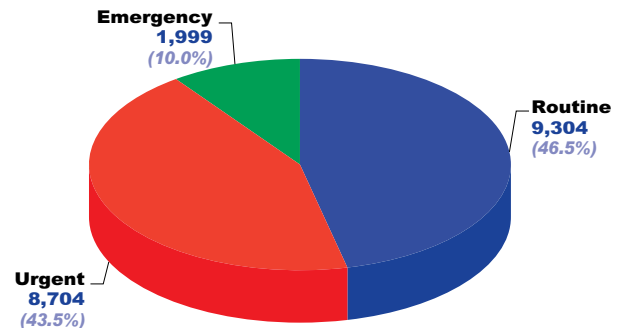

Priority Calls for Whitby 2006