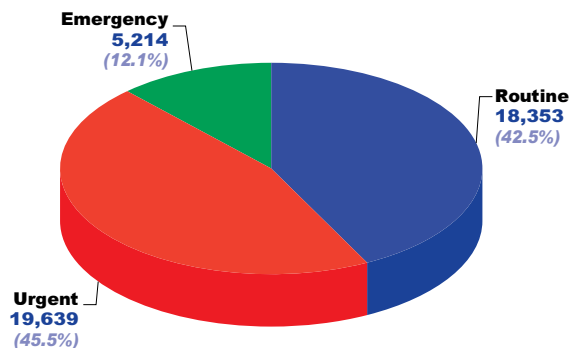

Oshawa | Ontario

The Oshawa Community Police Office is the largest in Durham Region in terms of police officers and calls for service. The main building is located downtown at 77 Centre St. N. and a Community Policing Centre is located in Oshawa's south end, at 1173 Cedar Street. The Service's main training centre is located at Durham College at 2000 Simcoe Street North. Insp. Dave Wilson leads our largest division.