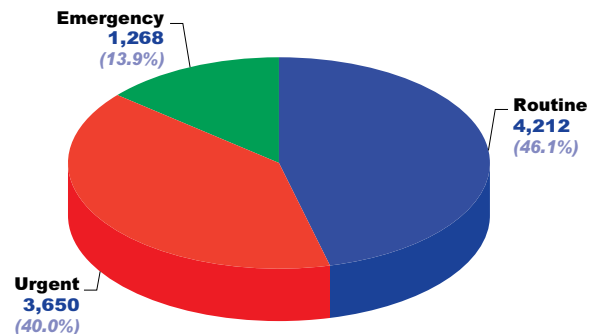

Priority Calls for North Durham 2006