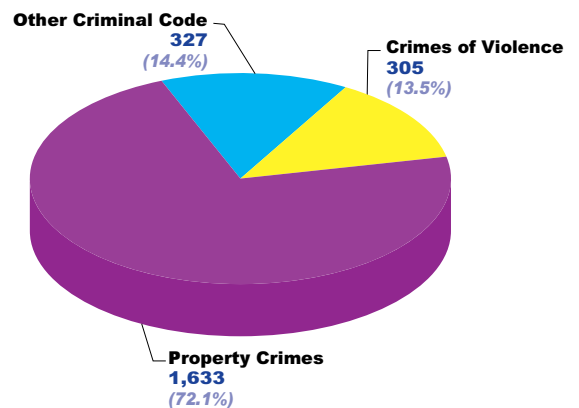

Types of Crime for North Durham 2006